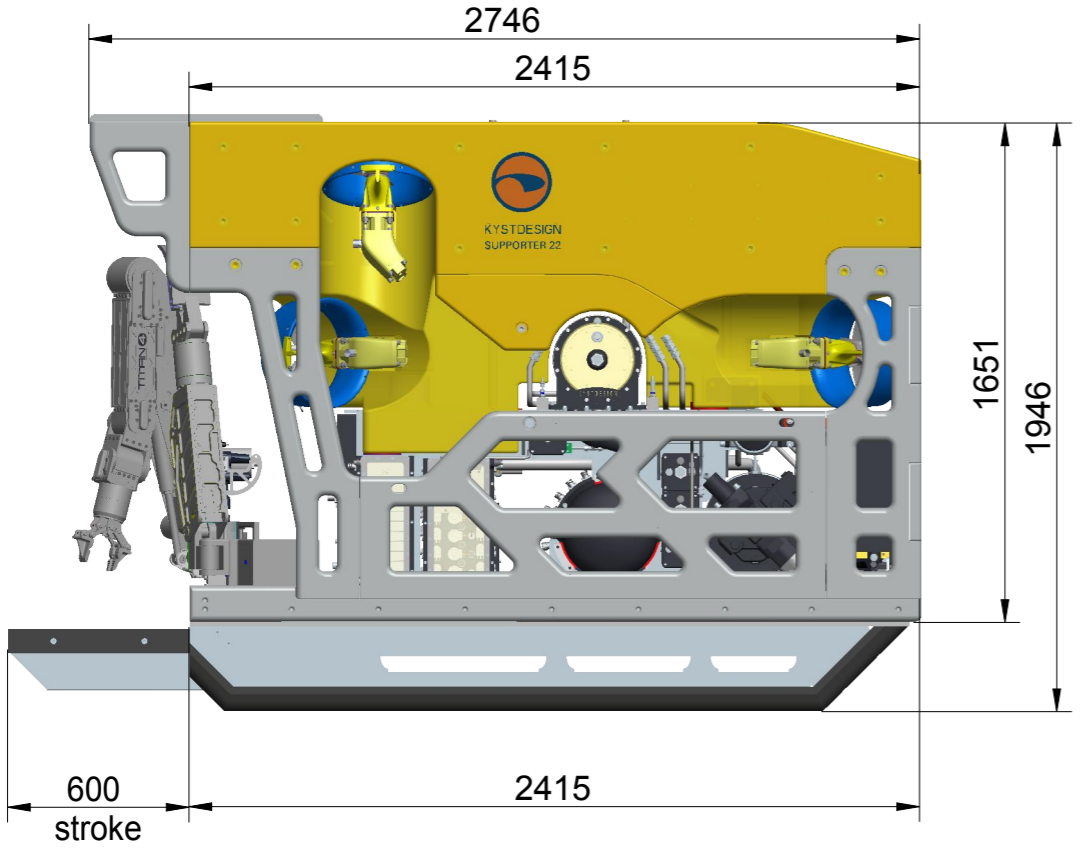

1

2

3

4

5

6

in the information contained therein. Reproduction, use or disclosure to third parties without consent is strictly forbidden.
 KYSTDESIGN AS

Item	Qty.	Description	Drg. / Spec.	Material	
02	22.08.14	Added skid to drawing	GOS	GVI EKB	
01	23.10.13	AS BUILT	AHO	EKB EKB	
Rev.	Date	Description	Prep	Chk	App

SUPPORTER Mk2

Drawing title SUPPORTER Mk2 With Skid General Arrangement		 Size A3
KYSTDESIGN AS Strandgaten 202, 5525 Haugesund, NORWAY Tel: +47 52 70 62 50 Fax: +47 52 70 62 01 www.kystdesign.no	Scale 1:25 File name AD16-1100M01	Sheet 1 of 2

1

2

3

4

5

6