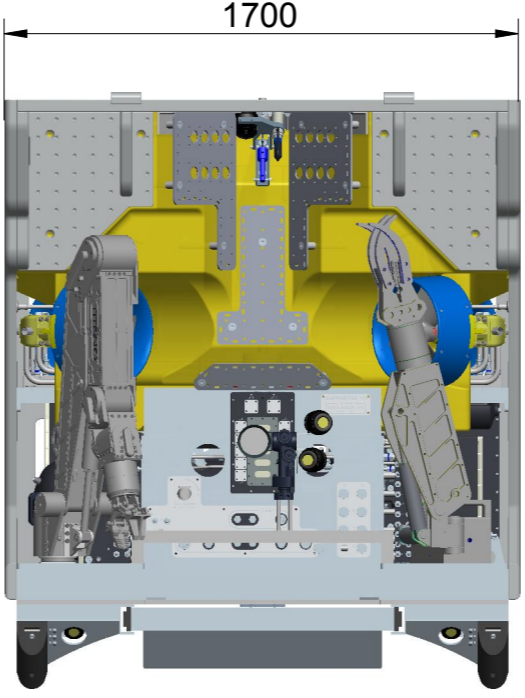

1

2

3

4

5

6

in the information contained therein. Reproduction, use or disclosure to third parties without consent is strictly forbidden.
 KYSTDESIGN AS

Item	Qty.	Description	Drg. / Spec.	Material	
02	22.08.14	Added skid to drawing	GOS	GVI EKB	
01	23.10.13	AS BUILT	AHO	EKB EKB	
Rev.	Date	Description	Prep	Chk	App