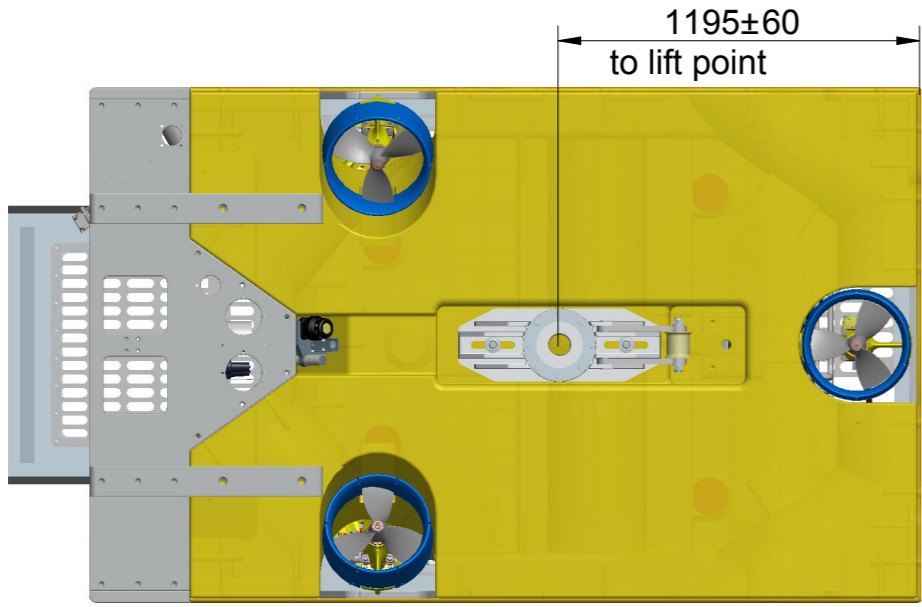

1

2

3

4

5

6

in the information contained therein. Reproduction, use or disclosure to third parties without consent is strictly forbidden.
 KYSTDESIGN AS

Item	Qty.	Description	Drg. / Spec.	Material	
02	22.08.14	Added skid to drawing	GOS	GVI EKB	
01	23.10.13	AS BUILT	AHO	EKB EKB	
Rev.	Date	Description	Prep	Chk	App

SUPPORTER Mk2

Drawing title SUPPORTER Mk2 With Skid General Arrangement		 Size A3
KYSTDESIGN AS Strandgaten 202, 5525 Haugesund, NORWAY Tel: +47 52 70 62 50 Fax: +47 52 70 62 01 www.kystdesign.no	Scale 1:25 File name AD16-1100M01	Sheet 1 of 2