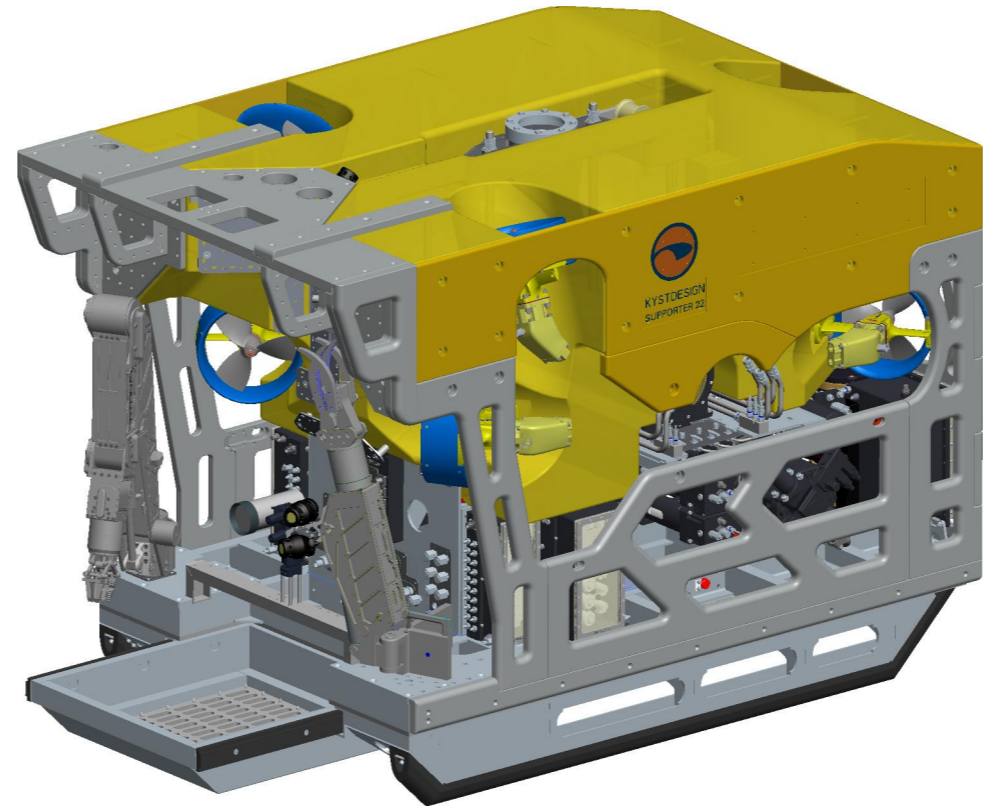

1

2

3

4

5

6

in the information contained therein. Reproduction, use or disclosure to third parties without consent is strictly forbidden.
 KYSTDESIGN AS

Item	Qty.	Description	Drg. / Spec.	Material	
02	22.08.14	Added skid to drawing	GOS	GVI EKB	
01	23.10.13	AS BUILT	AHO	EKB EKB	
Rev.	Date	Description	Prep	Chk	App